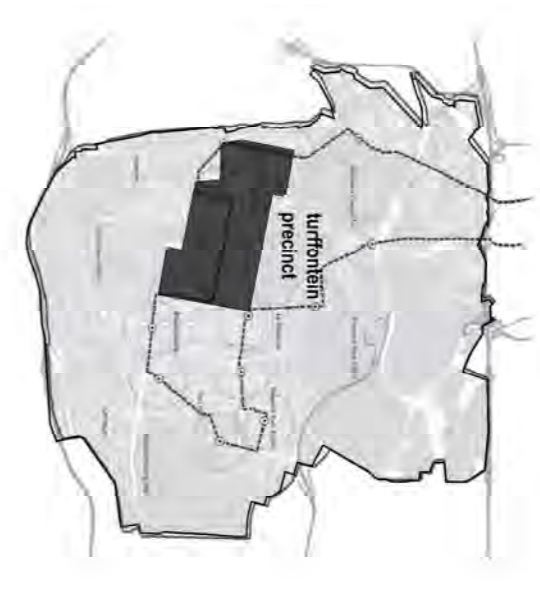

TURFFONTAIN PRECINCT
scale - 1:5000

LOCALITY:
Turfontein Precinct within the Turfontein Development Corridor

TURFFONTAIN DEVELOPMENT CORRIDOR
not to scale

- LEGEND:**
- precinct boundary
 - precinct boundary
 - minor roads & stands
 - heritage - commercial
 - heritage - institutional
 - heritage - residential
 - heritage - mixed use (residential & commercial)
 - historical cluster boundary
 - park
 - heritage - street scapes
 - heritage - tree scapes
 - heritage - structures
 - CDF medium-high proposed density
 - CDF medium proposed density
 - CDF low-medium proposed density
 - heritage - "grids" & "sails"
 - Turfontein route
 - important route